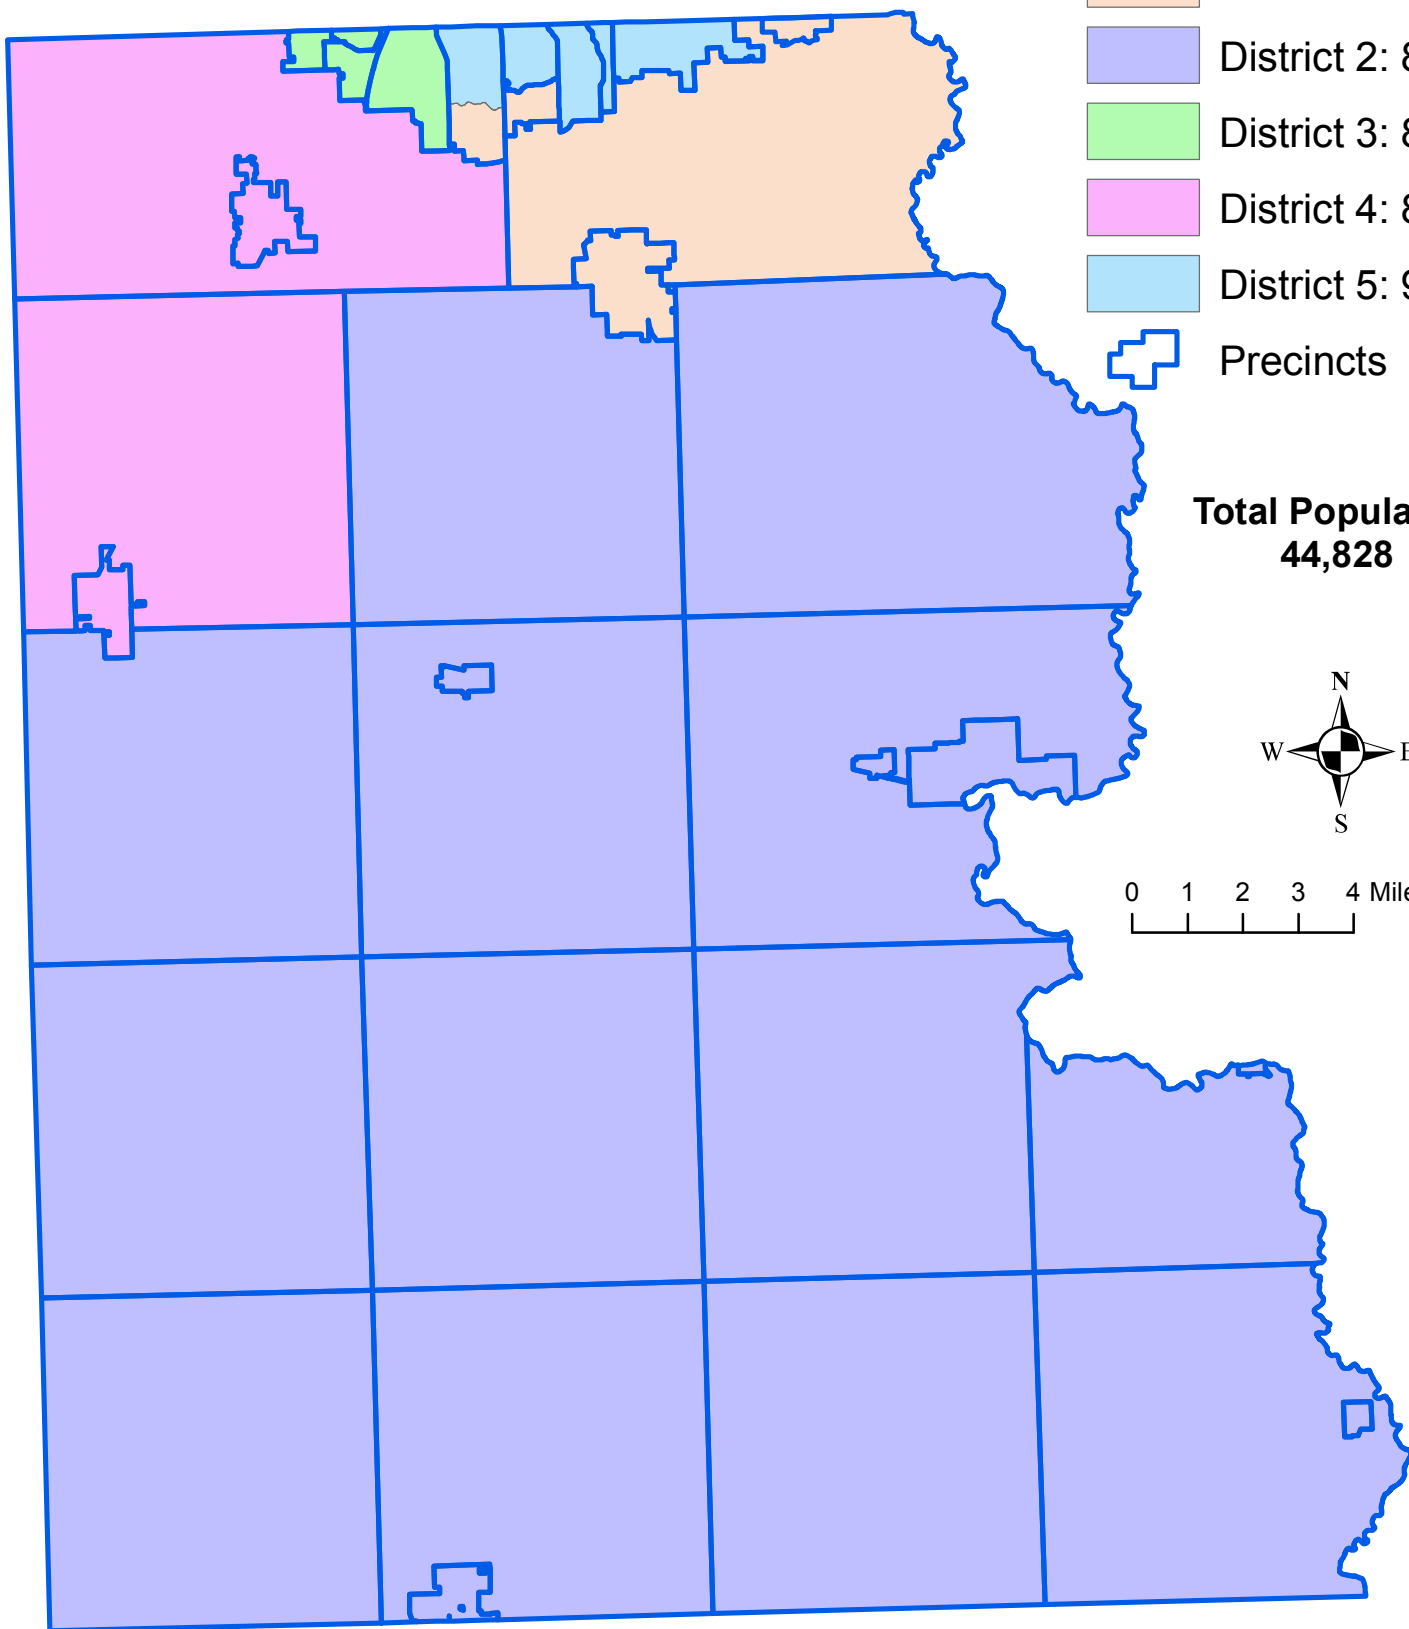

Redistricting Option 2

Districts

- District 1: 9326
- District 2: 8953
- District 3: 8571
- District 4: 8575
- District 5: 9419

Precincts

**Total Population
44,828**

0 1 2 3 4 Miles

Largest District - 9419
Smallest District - 8571

Deviation - 5.05%
Deviation - 4.61%

Goal - 8966

Total - 9.66%