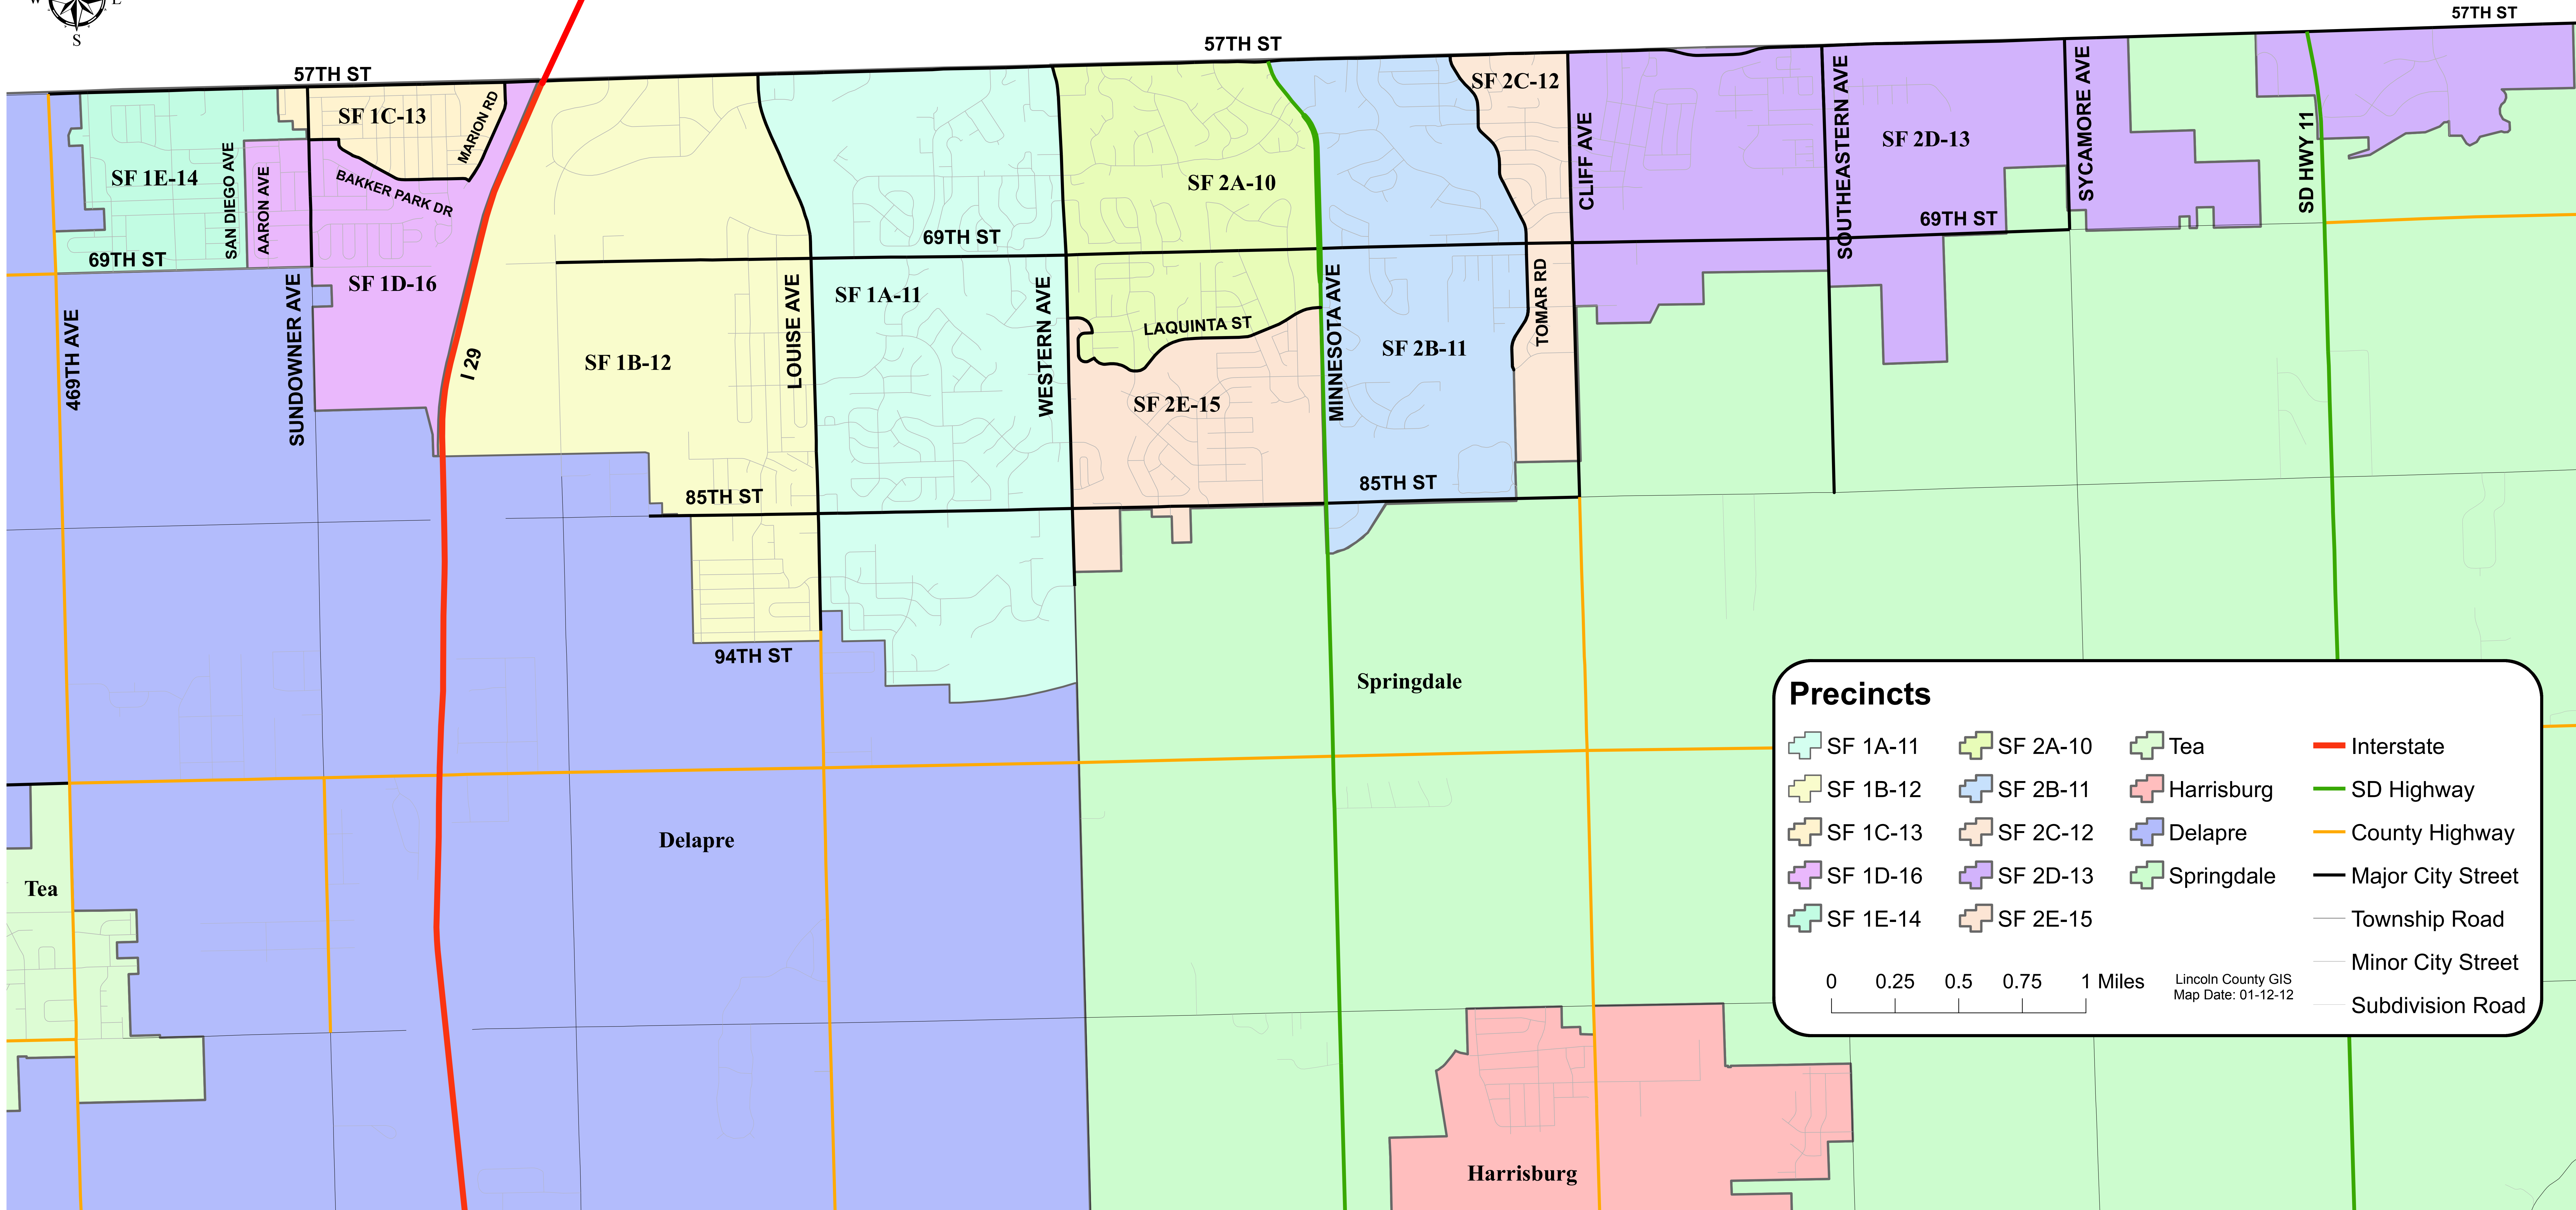

Sioux Falls Area Precincts

Precincts

SF 1A-11	SF 2A-10	Tea	Interstate
SF 1B-12	SF 2B-11	Harrisburg	SD Highway
SF 1C-13	SF 2C-12	Delapre	County Highway
SF 1D-16	SF 2D-13	Springdale	Major City Street
SF 1E-14	SF 2E-15		Township Road
			Minor City Street
			Subdivision Road

0 0.25 0.5 0.75 1 Miles

Lincoln County GIS
Map Date: 01-12-12