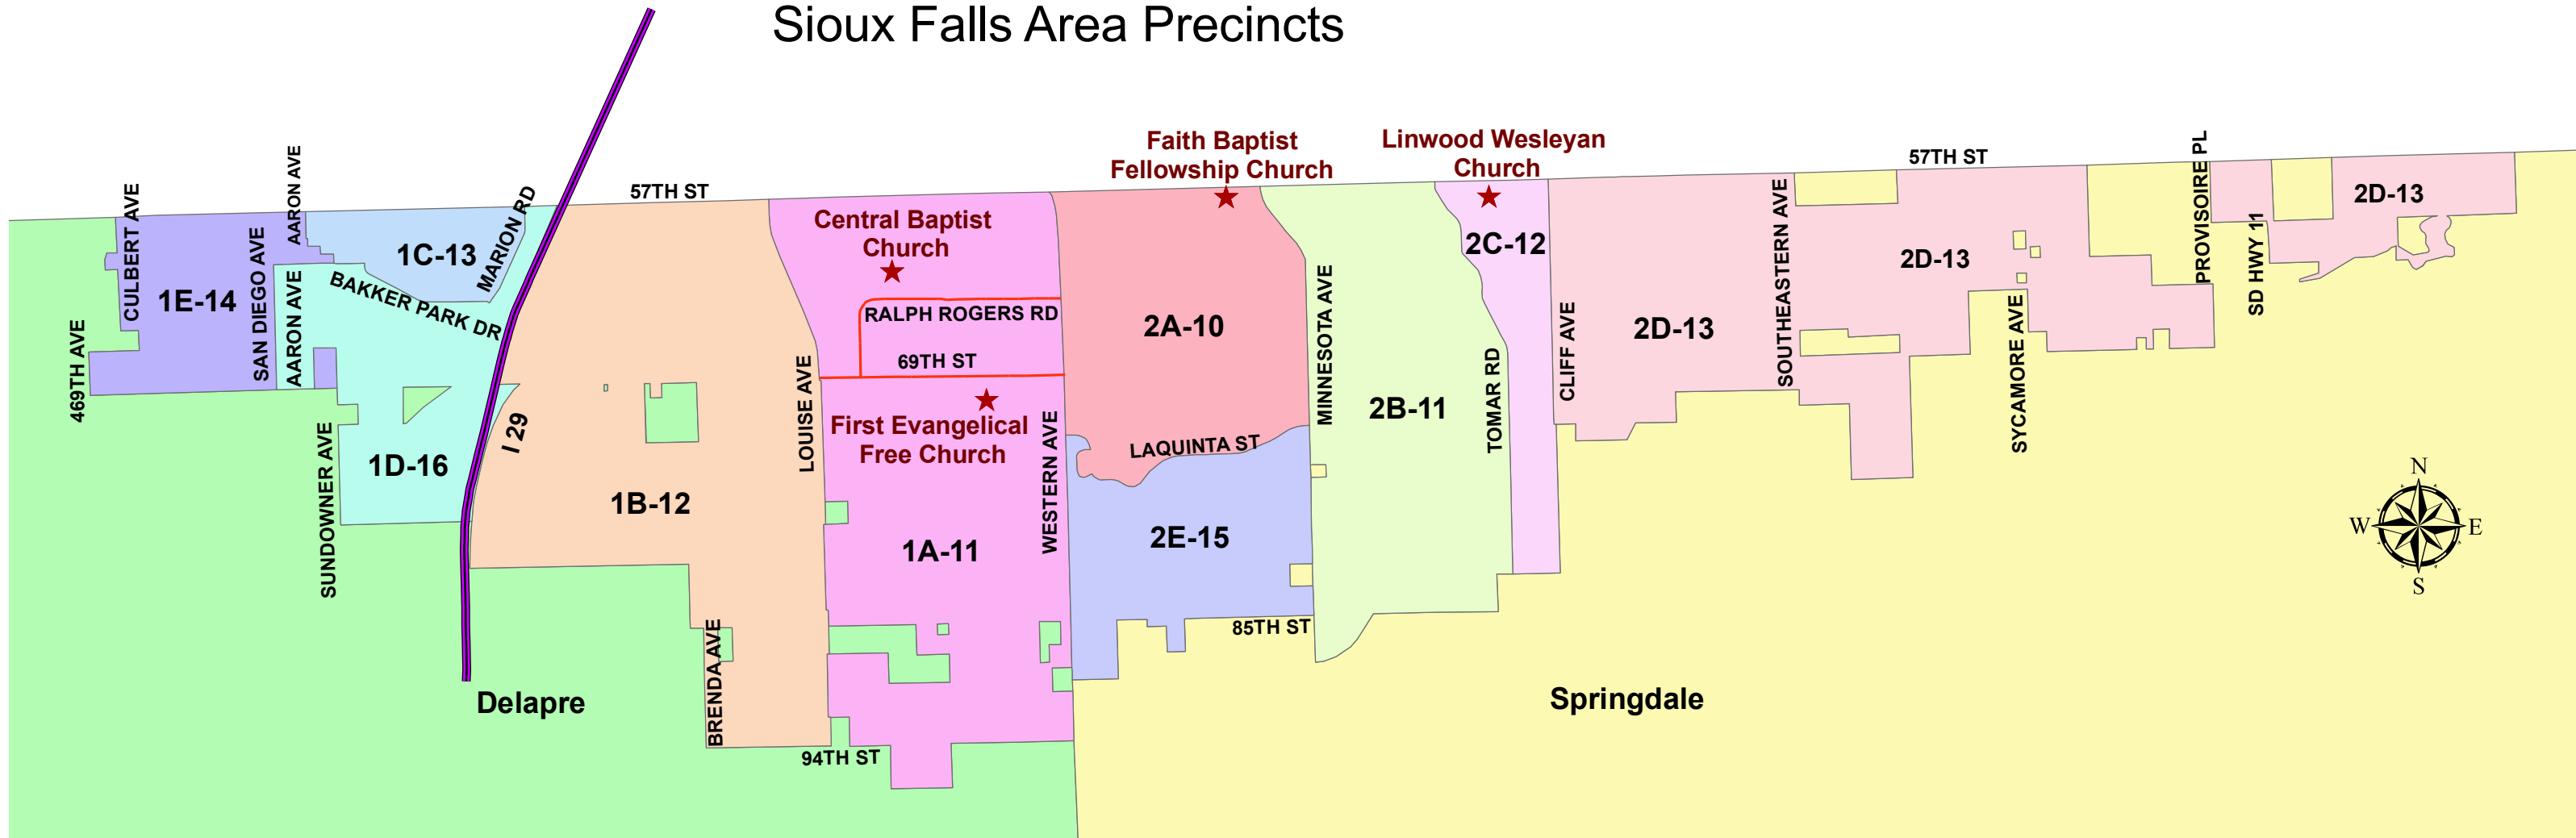

# Sioux Falls Area Precincts

PRECINCT	POLLING PLACE	SF ADDRESS	COMMISSIONER	LEGISLATIVE
1A-11	First Evangelical Free Church	2601 W. 69th St	District 4 & 5	District 12
1B-12	First Evangelical Free Church	2601 W. 69th St	District 4 & 5	District 12
1C-13	Central Baptist Church	3100 W. Ralph Rogers	District 4	District 11
1D-16	Central Baptist Church	3100 W. Ralph Rogers	District 4	District 11 & 12
1E-14	Central Baptist Church	3100 W. Ralph Rogers	District 4	District 12
2A-10	Faith Baptist Fellowship	601 W. 57th St	District 3 & 5	District 10
2B-11	Faith Baptist Fellowship	601 W. 57th St	District 3 & 5	District 10
2C-12	Linwood Wesleyan Church	1101 E. 57th St	District 3 & 5	District 10
2D-13	Linwood Wesleyan Church	1101 E. 57th St	District 3 & 5	District 10
2E-15	Faith Baptist Fellowship	601 W. 57th St	District 3 & 5	District 10