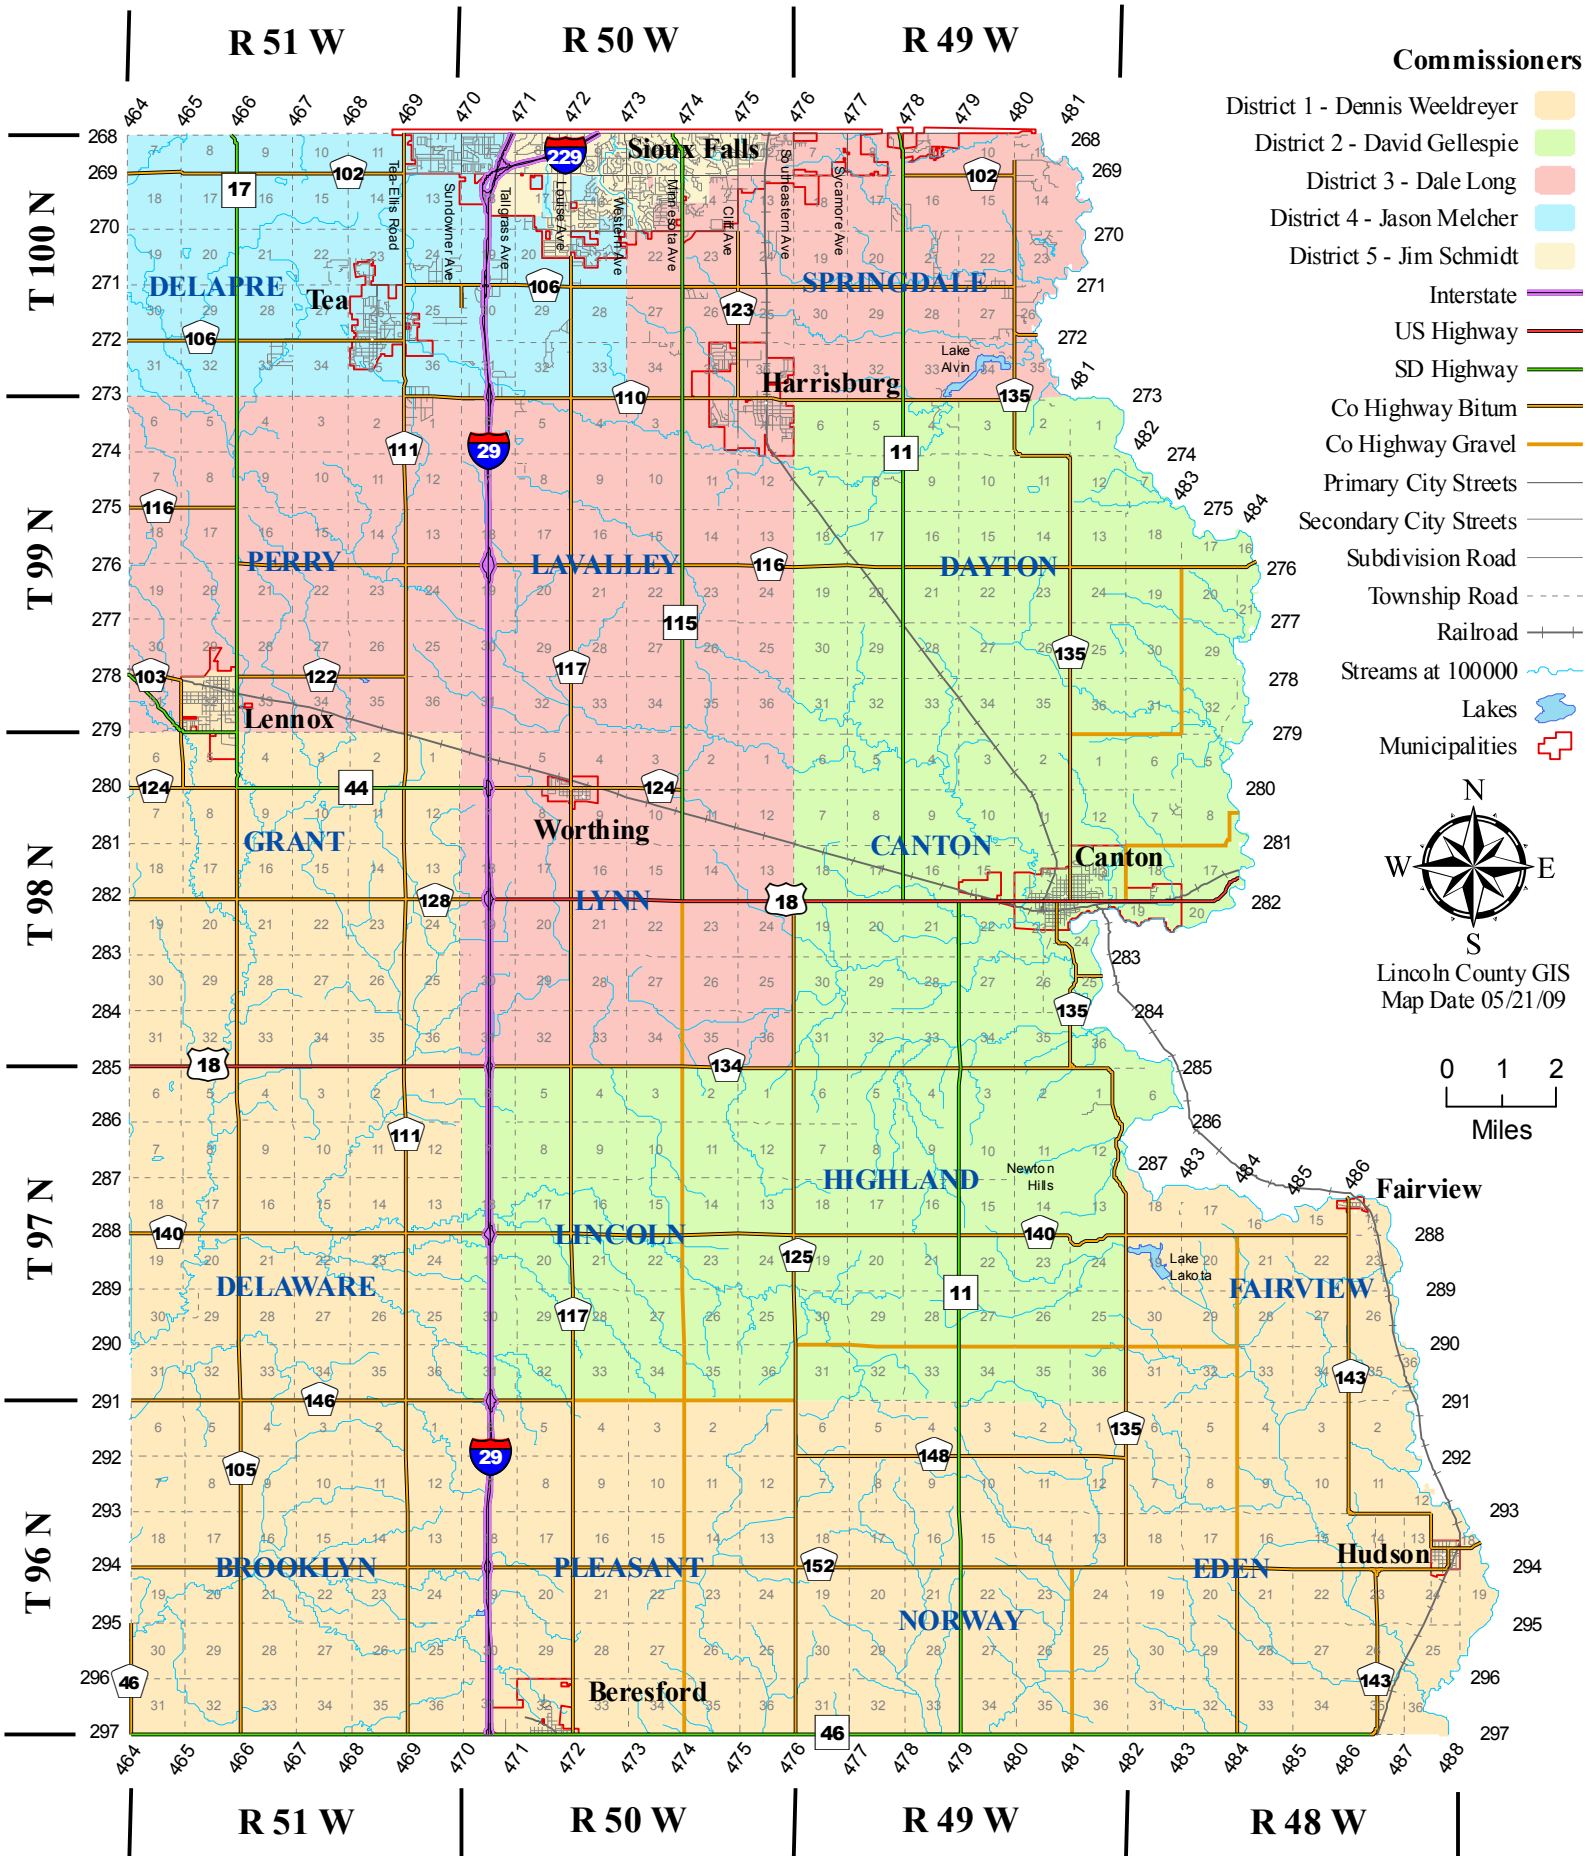

Lincoln County Commissioner Districts 2009

Commissioners

- District 1 - Dennis Weeldreyer
- District 2 - David Gellespie
- District 3 - Dale Long
- District 4 - Jason Melcher
- District 5 - Jim Schmidt
- Interstate
- US Highway
- SD Highway
- Co Highway Bitum
- Co Highway Gravel
- Primary City Streets
- Secondary City Streets
- Subdivision Road
- Township Road
- Railroad
- Streams at 100000
- Lakes
- Municipalities

Lincoln County GIS
Map Date 05/21/09